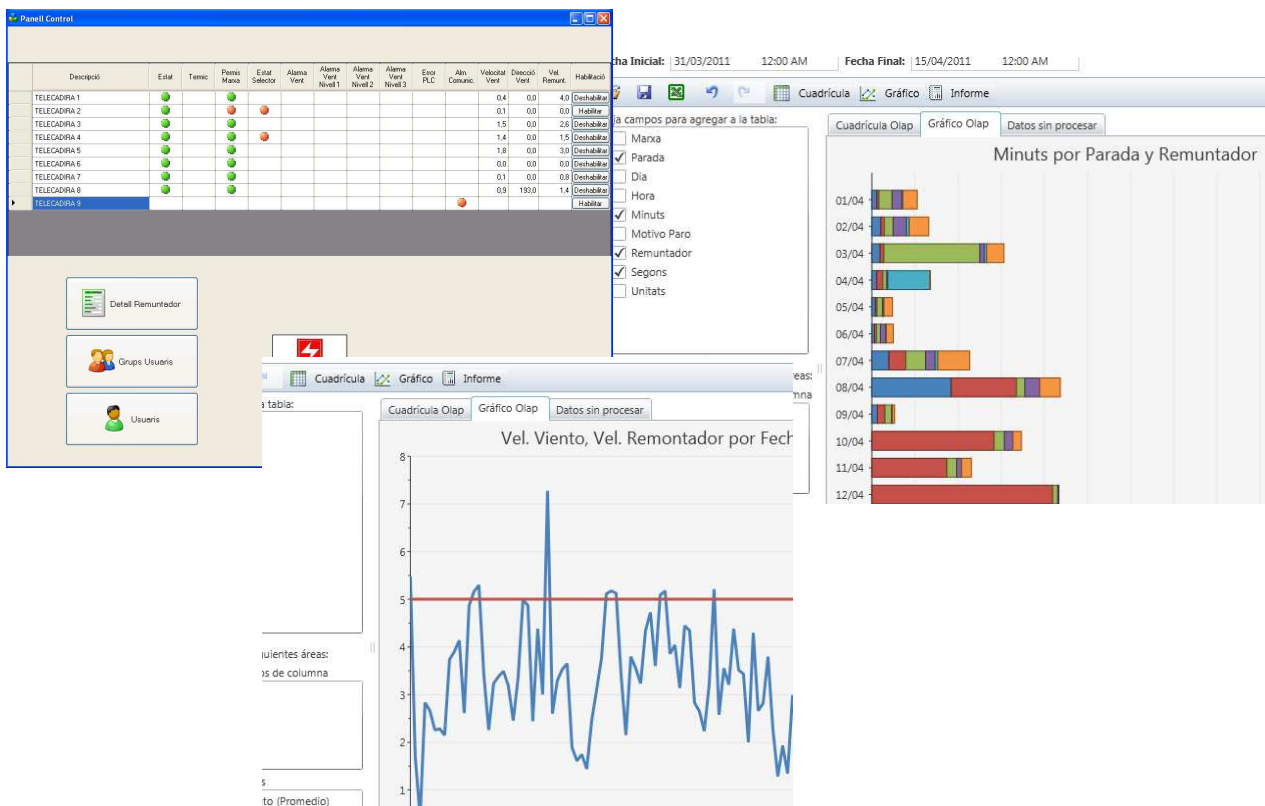

Inserma Anoaia S.L. provides solutions for monitoring the operation of the ski lifts, displays the operating status remotely, generates alerts to maintenance staff in case of failure and remotely enables the operation of the facilities.

Control Box Features

The Box is installed in every lift, collects operational data and enables operation.

Software Features

Communications server:

The server communicates to the box installed in each of the ski lifts through the existing Ethernet network. Modbus/TCP is used as communications protocol.

Communications server reads:

- Record of the lift stops,
- current operating status,
- wind alarm status (if any),
- software enable status,
- hardware enable status,
- ski lift current speed,
- wind current speed,
- wind direction,

and sends these commands to the PLC :

- Activate the software enable,
- Deactivate the software enable

Database

The database records the historical data collected from the ski lifts and the configuration parameters of the system.