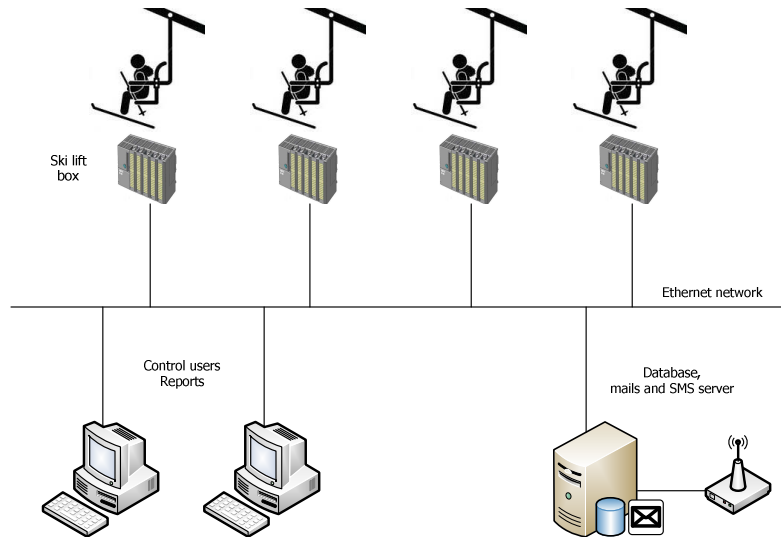

Inserma Anoaia S.L. provides solutions for monitoring the operation of the ski lifts, displays the operating status remotely, generates alerts to maintenance staff in case of failure and remotely enables the operation of the facilities.

Control Box Features

The Box is installed in every lift, collects operational data and enables operation.

Software Features

Communications server:

The server communicates to the box installed in each of the ski lifts through the existing Ethernet network. Modbus/TCP is used as communications protocol.

Communications server reads:

- Record of the lift stops,
- current operating status,
- wind alarm status (if any),
- software enable status,
- hardware enable status,
- ski lift current speed,
- wind current speed,
- wind direction,

Windows user interface

Windows application that:

- their general configuration and system communications,
- modification of the ski lifts and ski groups,
- creating and modifying users and groups,
- creation and modification of alerts,
- The current status of the lifts,
- view the history of the ski lift stops,
- graphics display ski lift speed,
- view the graphics speed and wind direction,
- monitor the overall status of all lifts,
- Enable and disable the operation of the lifts